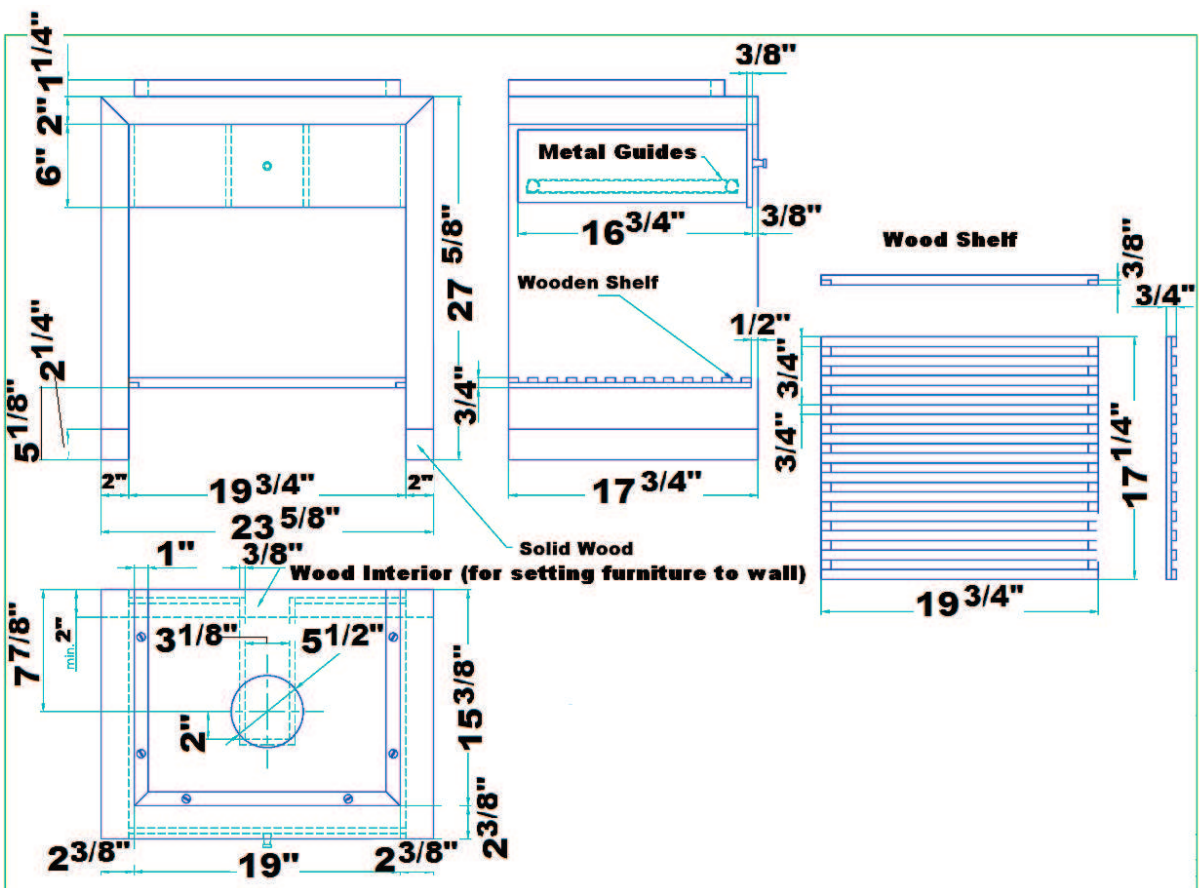

FONTANA VESSEL TABLE

Cat. No.
XPFA

Slab not included

23 5/8"W x 17 3/4"D x 27 5/8"H

Features:

- ▶ Laminated Wood
- ▶ Matching Furniture Available
- ▶ Shelf Unit Included
- ▶ One Drilled Faucet Hole \$20
- ▶ Can only be used with Andros, Cascade, Diana, Lea, Marina, Murano, Santa Fe or Vivaldi Above Counter Basins

Finishes

- WH White
- WE Wenge

Dimensions of fixture are nominal and may vary. Dimensions and specifications subject to change without notice.